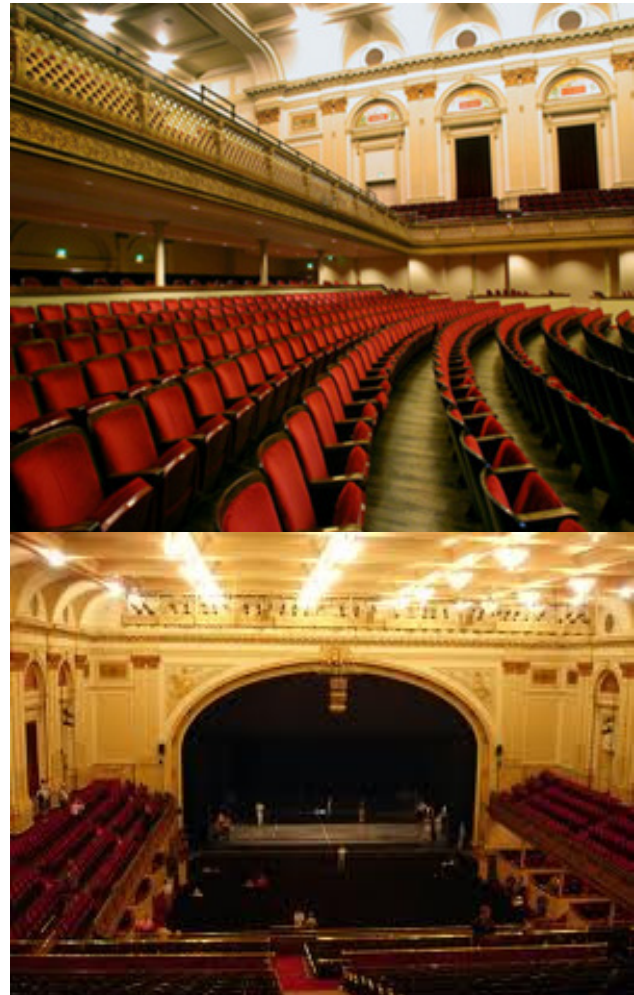

FOUR POST CARGOVATOR FOR SCENERY SET MOVING AT OPERA HOUSE

SPECIALTY SOLUTION #30

ENTERTAINMENT

- 5,000 lb capacity, mechanical actuation, 120" x 141", 240" vertical travel
- Mechanically actuated and synchronized ball screw drive
- 100% level lifting and low power requirements, extremely quiet operations
- Travel speed of 0-25' per minute

Handling Specialty custom designed a 5,000 lb. capacity Cargovator for an opera house in the US. The lift was used to carry sets and performers from below stage to the main stage. The Cargovator has been used in numerous performances and has been put to use in the theatre during renovation work.